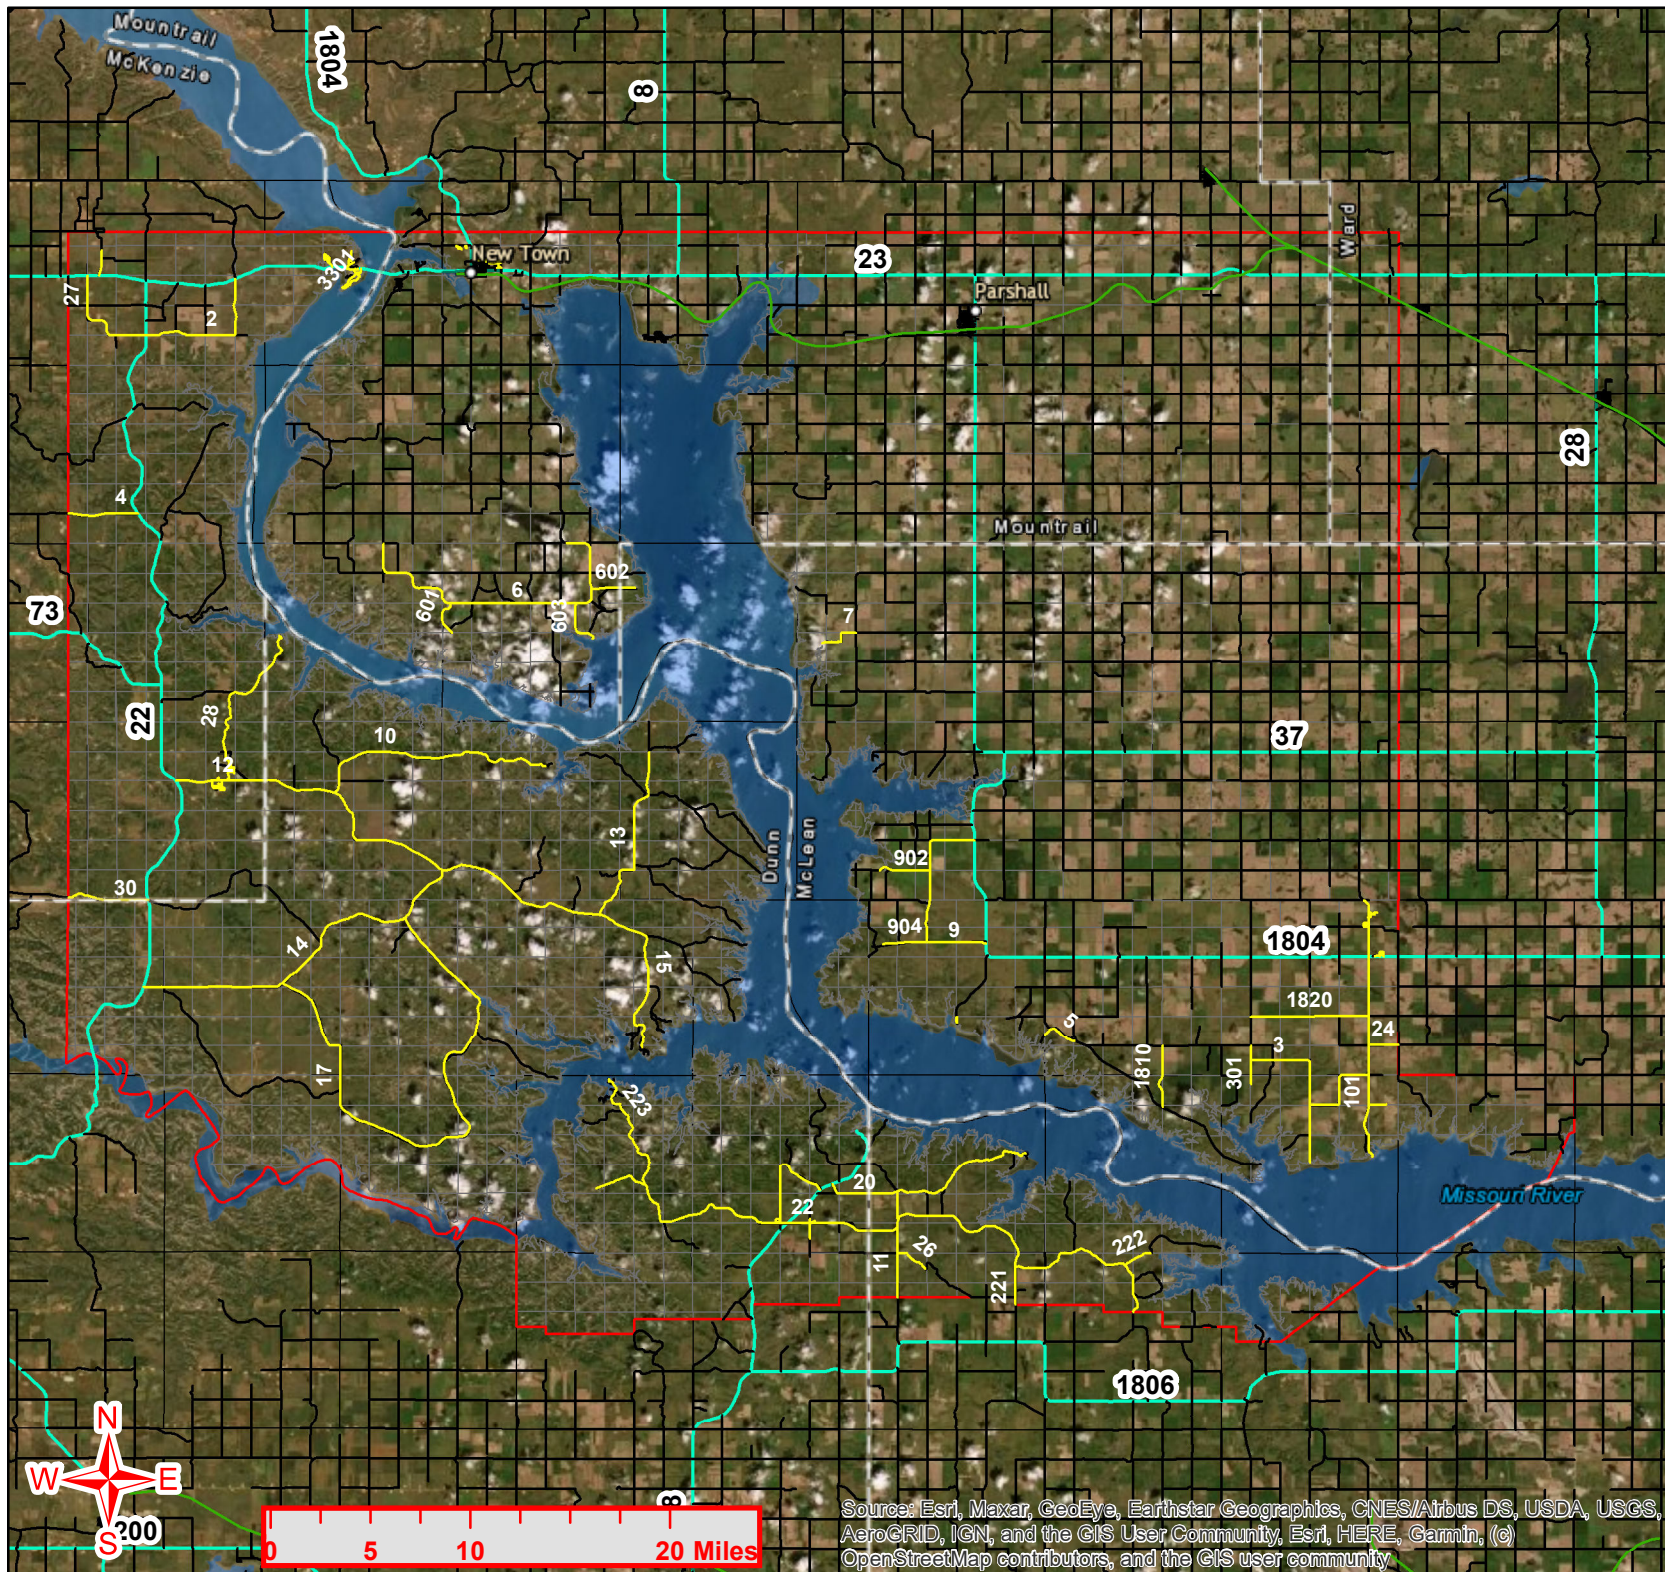

Fort Berthold Reservation Roads

Legend

- BIA Roads
- RailRoads_line
- RoadsCounty_line
- RoadsOther_line
- RoadsStateFed_line
- Reservation_Boundary
- Sections
- Townships
- Water2000k_Poly

MHA Nation
GIS Department
October 2021

Source: Esri, Maxar, GeoEye, Earthstar Geographics, CNES/Airbus DS, USDA, USGS, AeroGRID, IGN, and the GIS User Community, Esri, HERE, Garmin, (c) OpenStreetMap contributors, and the GIS user community